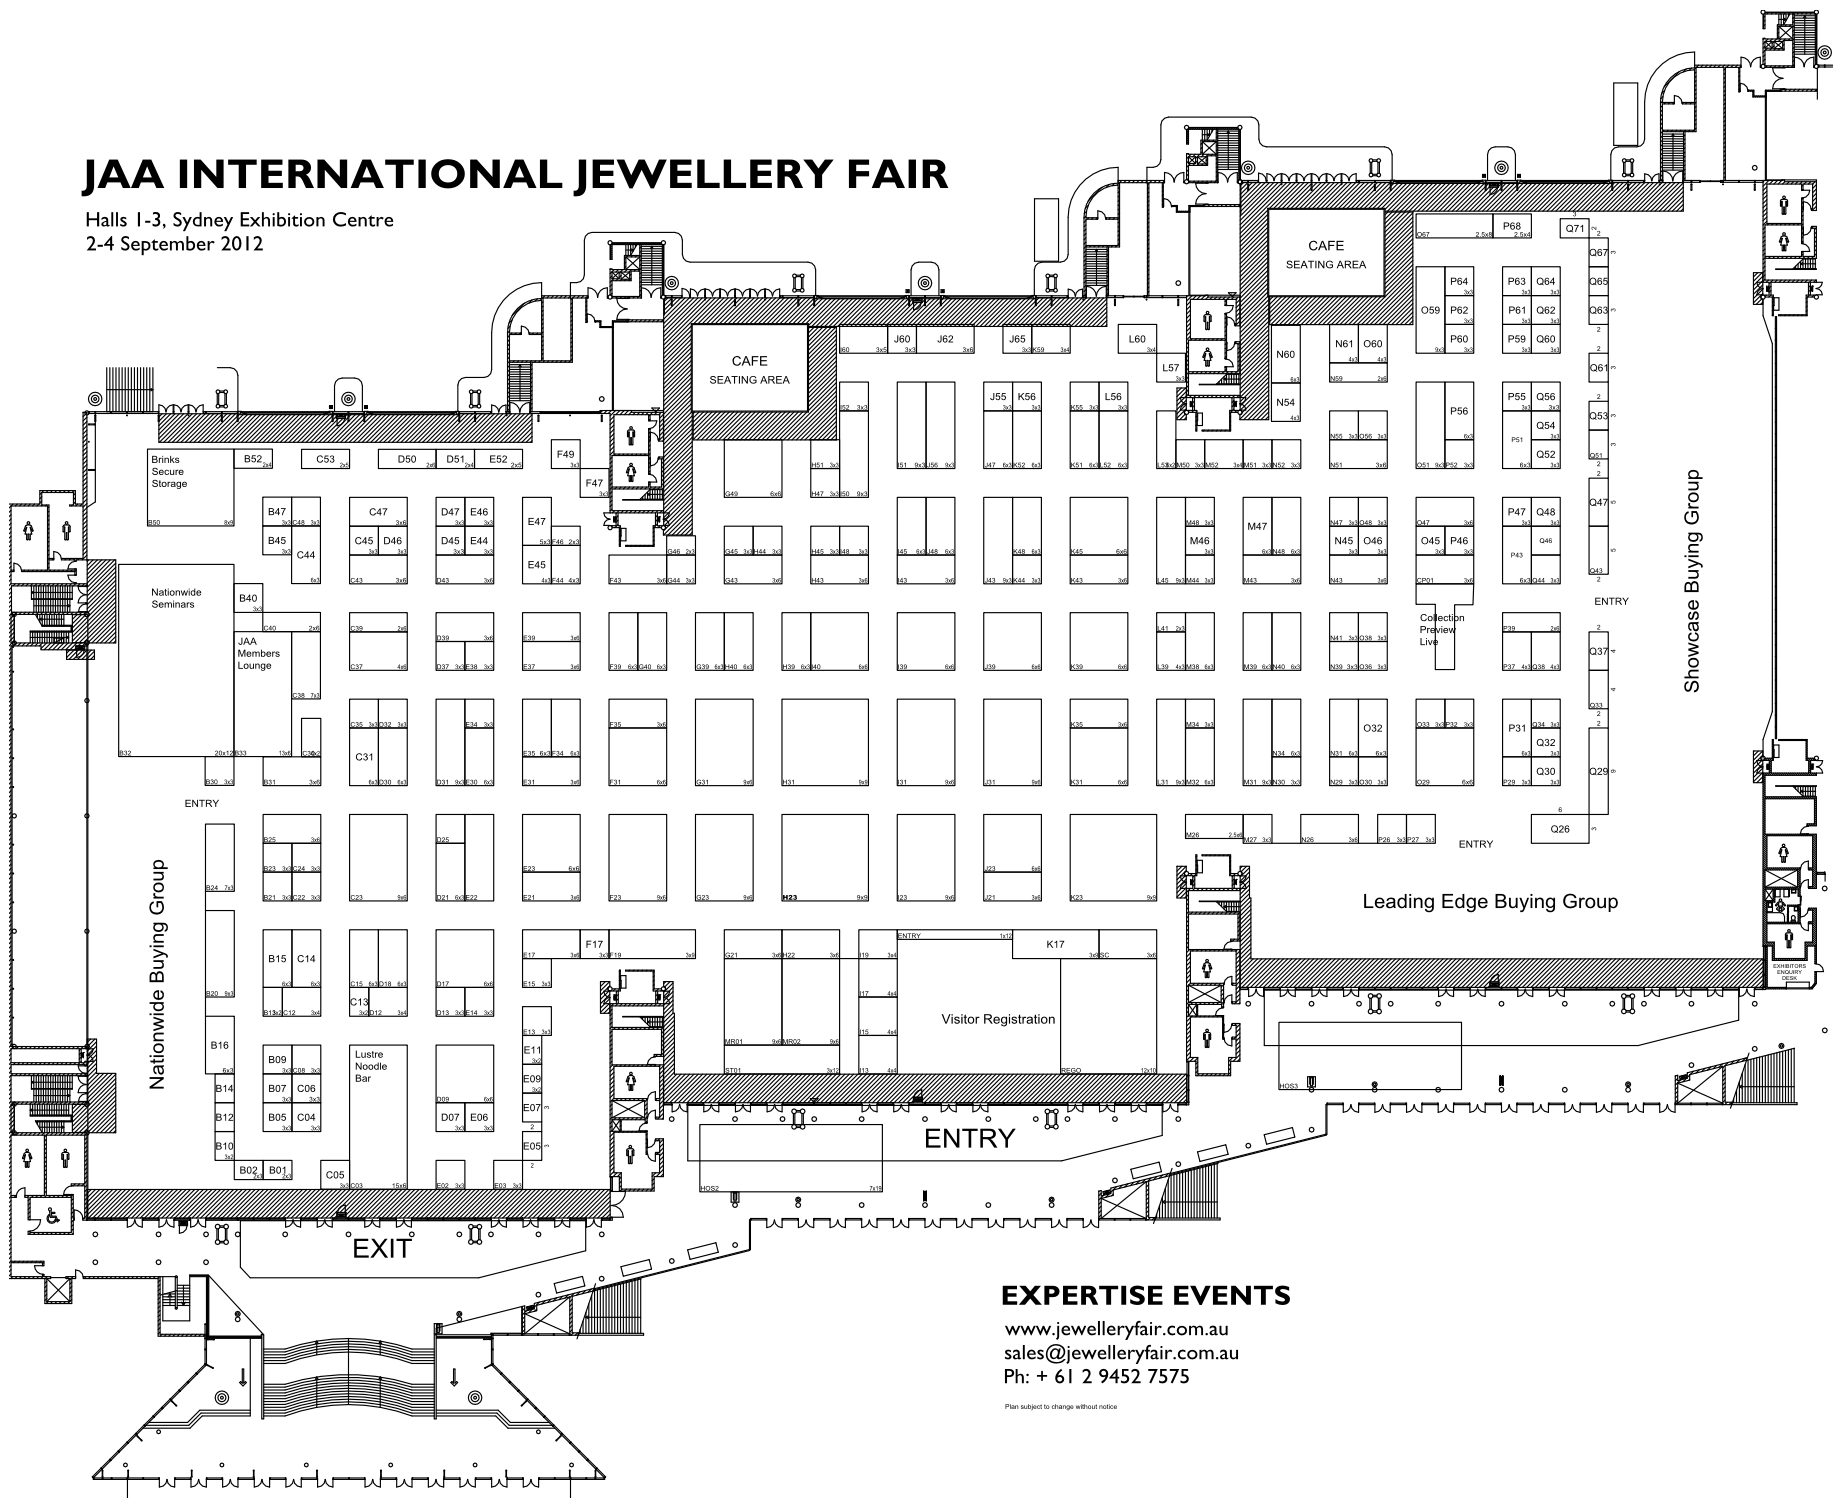

JAA INTERNATIONAL JEWELLERY FAIR

Halls 1-3, Sydney Exhibition Centre
2-4 September 2012

EXPERTISE EVENTS

www.jewelleryfair.com.au
sales@jewelleryfair.com.au
 Ph: + 61 2 9452 7575

Plan subject to change without notice